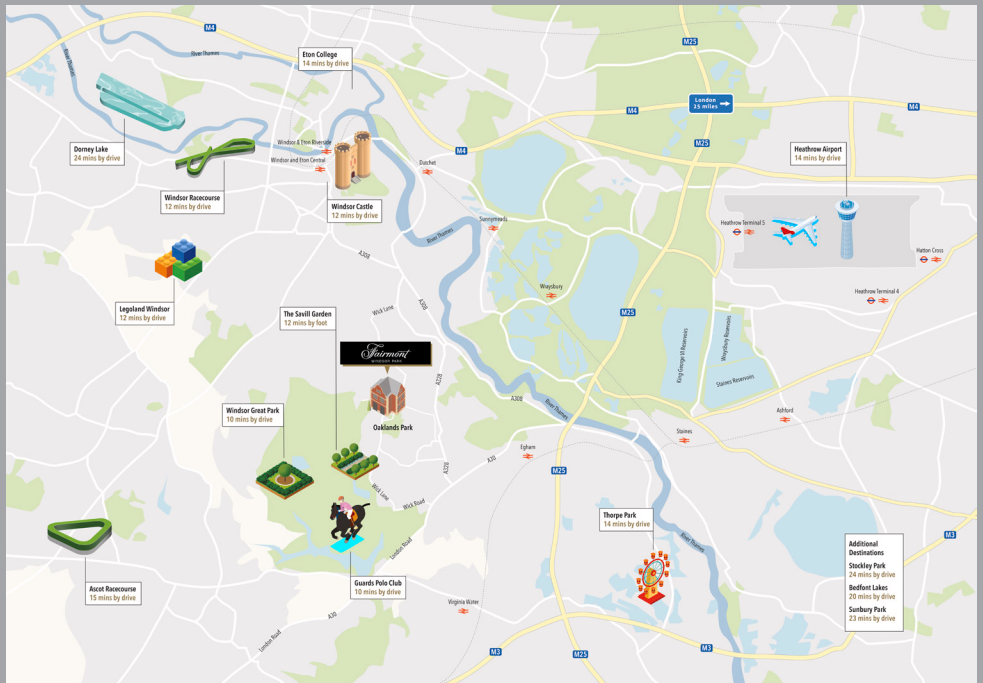

FABULOUS LOCATION

Fairmont Windsor Park
Bishopsgate Road
Englefield Green
TW20 0YL
United Kingdom

+44 20 8757 7404
sales.windsorpark@fairmont.com

fairmont-windsorpark.com

Scan the QR code and stay up to date
with our latest news and offers.

SUBSCRIBE

@fairmontwp